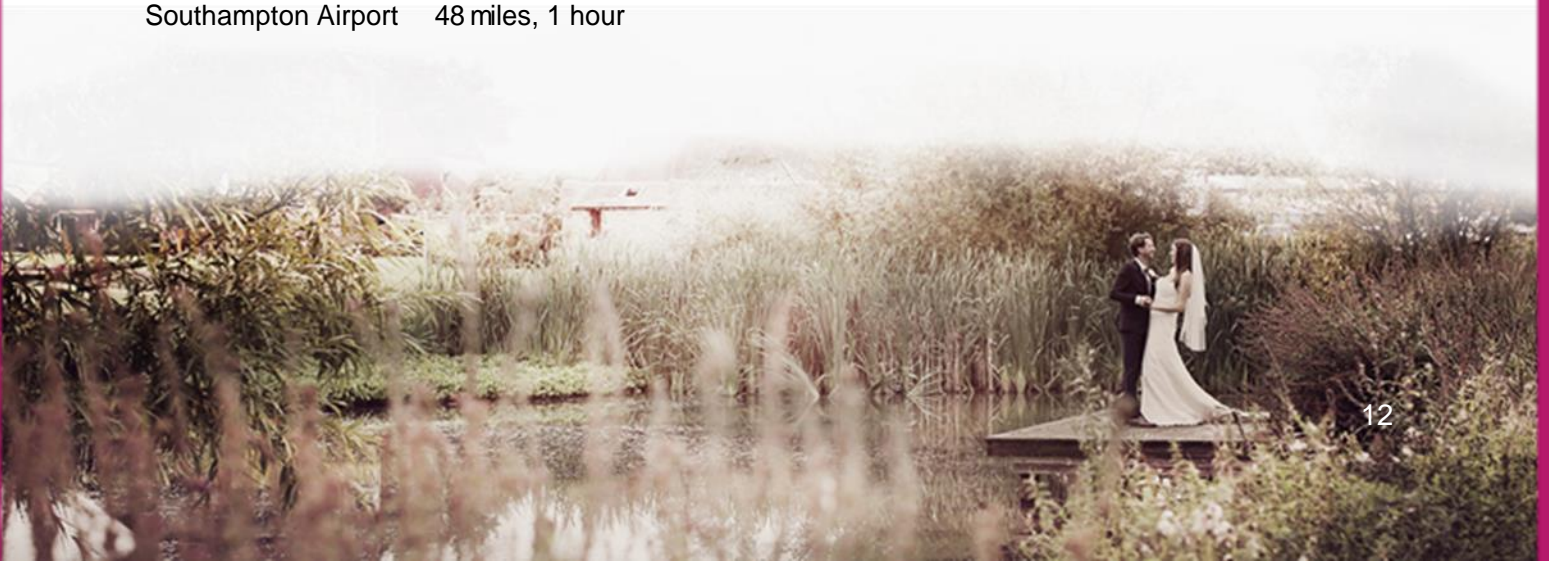

Directions By Car

FROM LONDON(1.5 HOURS FROM CENTRAL LONDON)

- Take A3 towards Portsmouth
- Go past Guildford and take the exit Petworth/Haslemere/A286/B3001/Milford/Elstead/A283 and then follow signs to Petworth on A283 (not Midhurst).
- From Petworth (about 20 minutes from A3 turning) follow signs to A272 towards Midhurst.
- Go through Tillington (don't turn up into the village-stay on A272).
- About 1.5 miles outside Tillington, on the left of the main road there is a barn conversion with conifers. Just after the barn is a track to left with a pink sign saying Grittenham. Take that track and follow the white sign to Grittenham Barn

FROM MIDHURST

- Take A272 towards Petworth. After about 6 miles there is a pub on left called Halfway Bridge, we are on right about half a mile on from the pub. Go slow and look out for a pink sign to Grittenham. Take that track and follow the white

RAIL & AIR DISTANCES

Haslemere Station	11 miles
Pulborough Station	8 miles
Gatwick Airport	32 miles, 1 hour
Heathrow Airport	52 miles, 1 hour 5 mins
Southampton Airport	48 miles, 1 hour